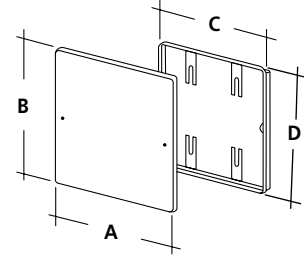

Tile frames

Pipes and tubes in tiled walls?

Safely closed and easily accessible at any time
with tile frames from RUG SEMIN

Plastic tile frame with magnets

Order no.	Tile size		Frame dimension		Number of tiles	PU / SU
	A	B	D	E		
52-427	100	200	209	206	2	5 / 1
52-434	150	150	156	156	1	5 / 1
52-422	150	150	156	309	2	5 / 1
52-423	150	150	309	309	4	5 / 1
52-436	150	200	156	206	1	5 / 1
52-437	150	200	309	206	2	5 / 1
52-438	150	200	309	409	4	5 / 1
52-431	150	300	306	156	1	5 / 1
52-432	150	300	306	309	2	5 / 1
52-435	200	200	206	206	1	5 / 1
52-429	200	200	206	409	2	5 / 1
52-430	200	200	409	409	4	5 / 1
52-442	200	250	206	256	1	5 / 1
52-443	200	250	409	256	2	5 / 1
52-439	200	300	206	306	1	5 / 1
52-441	200	300	409	306	2	5 / 1
52-440	250	250	256	256	1	5 / 1
52-445	250	330	256	336	1	5 / 1

All dimensions are in mm

Carrier plate made of hot-dip galvanised sheet steel
 Frame plastic white, magnets are height adjustable
 The stable plastic frame acts as a joint

Tile frame stainless steel

Order no.	Dimensions in mm			Stainless steel angle profile 8 mm	PU / SU
	A	B	C		
51-379	150	150	8		10 / 1
51-361	150	200	8		10 / 1
51-380	150	300	8		10 / 1
51-388	200	200	8		10 / 1
51-359	200	250	8		10 / 1
51-389	200	300	8		10 / 1
51-381	300	300	8		10 / 1

All dimensions are in mm

Stainless steel cover frame

Order no.	Tile size		Frame dimension		PU / SU
	A	B	D	E	
51-405	170	170	150	150	1 / 1
51-410	220	220	200	200	1 / 1
51-415	270	270	250	250	1 / 1
51-420	320	320	300	300	1 / 1

All dimensions are in mm

Stainless steel
with frame and screws

Tile magnets

Order no.	Dimensions in mm			Bag content	PU / SU
	A	B	C		
54-020	49	34	14	4	20 / 1

All dimensions are in mm

4 tile magnets, 4 counter plates,
counterplate hot-dip galvanised sheet steel