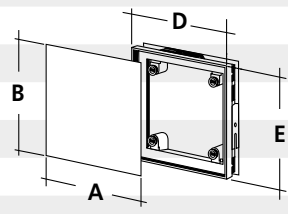

Tile frames

Pipes and tubes in tiled walls?

Safely closed and easily accessible at any time
with tile frames from RUG SEMIN

Plastic tile frame with magnets

Order no.	Tile size		Frame dimension		Number of tiles	PU / SU
	A	B	D	E		
52-427	100	200	209	206	2	5 / 1
52-434	150	150	156	156	1	5 / 1
52-422	150	150	156	309	2	5 / 1
52-423	150	150	309	309	4	5 / 1
52-436	150	200	156	206	1	5 / 1
52-437	150	200	309	206	2	5 / 1
52-438	150	200	309	409	4	5 / 1
52-431	150	300	306	156	1	5 / 1
52-432	150	300	306	309	2	5 / 1
52-435	200	200	206	206	1	5 / 1
52-429	200	200	206	409	2	5 / 1
52-430	200	200	409	409	4	5 / 1
52-442	200	250	206	256	1	5 / 1
52-443	200	250	409	256	2	5 / 1
52-439	200	300	206	306	1	5 / 1
52-441	200	300	409	306	2	5 / 1
52-440	250	250	256	256	1	5 / 1
52-445	250	330	256	336	1	5 / 1

All dimensions are in mm

Carrier plate made of hot-dip galvanised sheet steel
 Frame plastic white, magnets are height adjustable
 The stable plastic frame acts as a joint

Tile frame stainless steel

Order no.	Dimensions in mm			Stainless steel angle profile 8 mm	PU / SU
	A	B	C		
51-379	150	150	8		10 / 1
51-361	150	200	8		10 / 1
51-380	150	300	8		10 / 1
51-388	200	200	8		10 / 1
51-359	200	250	8		10 / 1
51-389	200	300	8		10 / 1
51-381	300	300	8		10 / 1

All dimensions are in mm

Stainless steel cover frame

Order no.	Tile size		Frame dimension		PU / SU
	A	B	D	E	
51-405	170	170	150	150	1 / 1
51-410	220	220	200	200	1 / 1
51-415	270	270	250	250	1 / 1
51-420	320	320	300	300	1 / 1

All dimensions are in mm

Stainless steel
with frame and screws

Tile magnets

Order no.	Dimensions in mm			Bag content	PU / SU
	A	B	C		
54-020	49	34	14	4	20 / 1

All dimensions are in mm

4 tile magnets, 4 counter plates,
counterplate hot-dip galvanised sheet steel