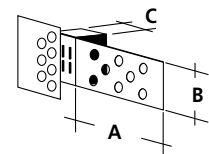

All dimensions are in mm

Carrier plate made of hot-dip galvanised sheet steel
 Frame plastic white, magnets are height adjustable
 The stable plastic frame acts as a joint

Tile frame stainless steel

Order no.	Dimensions in mm			Stainless steel angle profile 8 mm	PU / SU
	A	B	C		
51-379	150	150	8		10 / 1
51-361	150	200	8		10 / 1
51-380	150	300	8		10 / 1
51-388	200	200	8		10 / 1
51-359	200	250	8		10 / 1
51-389	200	300	8		10 / 1
51-381	300	300	8		10 / 1

All dimensions are in mm

Stainless steel cover frame

Order no.	Tile size		Frame dimension		PU / SU
	A	B	D	E	
51-405	170	170	150	150	1 / 1
51-410	220	220	200	200	1 / 1
51-415	270	270	250	250	1 / 1
51-420	320	320	300	300	1 / 1

All dimensions are in mm

Stainless steel
with frame and screws

Tile magnets

Order no.	Dimensions in mm			Bag content	PU / SU
	A	B	C		
54-020	49	34	14	4	20 / 1

All dimensions are in mm

4 tile magnets, 4 counter plates,
counterplate hot-dip galvanised sheet steel

Suction holder

For easy opening of tile frames or similar
Material: Plastic / rubber

1 / 1

52-400

Installation of plastic tile frame