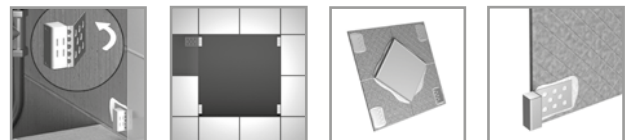

All dimensions are in mm

Stainless steel
with frame and screws

Tile magnets

Order no.	Dimensions in mm			Bag content	PU / SU
	A	B	C		
54-020	49	34	14	4	20 / 1

All dimensions are in mm

4 tile magnets, 4 counter plates,
counterplate hot-dip galvanised sheet steel

Suction holder

For easy opening of tile frames or similar
Material: Plastic / rubber

1 / 1

52-400

Installation of plastic tile frame