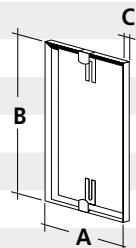

Tile frames

Pipes and tubes in tiled walls?

Safely closed and easily accessible at any time
with tile frames from RUG SEMIN

Plastic tile frame with magnets

Order no.	Tile size		Frame dimension		Number of tiles	PU / SU
	A	B	D	E		
52-427	100	200	209	206	2	5 / 1
52-434	150	150	156	156	1	5 / 1
52-422	150	150	156	309	2	5 / 1
52-423	150	150	309	309	4	5 / 1
52-436	150	200	156	206	1	5 / 1
52-437	150	200	309	206	2	5 / 1
52-438	150	200	309	409	4	5 / 1
52-431	150	300	306	156	1	5 / 1
52-432	150	300	306	309	2	5 / 1
52-435	200	200	206	206	1	5 / 1
52-429	200	200	206	409	2	5 / 1
52-430	200	200	409	409	4	5 / 1
52-442	200	250	206	256	1	5 / 1
52-443	200	250	409	256	2	5 / 1
52-439	200	300	206	306	1	5 / 1
52-441	200	300	409	306	2	5 / 1
52-440	250	250	256	256	1	5 / 1
52-445	250	330	256	336	1	5 / 1

All dimensions are in mm

Carrier plate made of hot-dip galvanised sheet steel
 Frame plastic white, magnets are height adjustable
 The stable plastic frame acts as a joint

Tile frame stainless steel

Order no.	Dimensions in mm			Stainless steel angle profile 8 mm	PU / SU
	A	B	C		
51-379	150	150	8		10 / 1
51-361	150	200	8		10 / 1
51-380	150	300	8		10 / 1
51-388	200	200	8		10 / 1
51-359	200	250	8		10 / 1
51-389	200	300	8		10 / 1
51-381	300	300	8		10 / 1

All dimensions are in mm

Stainless steel cover frame

Order no.	Tile size		Frame dimension		PU / SU
	A	B	D	E	
51-405	170	170	150	150	1 / 1
51-410	220	220	200	200	1 / 1
51-415	270	270	250	250	1 / 1
51-420	320	320	300	300	1 / 1

All dimensions are in mm

Stainless steel
with frame and screws

Tile magnets

Order no.	Dimensions in mm			Bag content	PU / SU
	A	B	C		
54-020	49	34	14	4	20 / 1

All dimensions are in mm

4 tile magnets, 4 counter plates,
counterplate hot-dip galvanised sheet steel