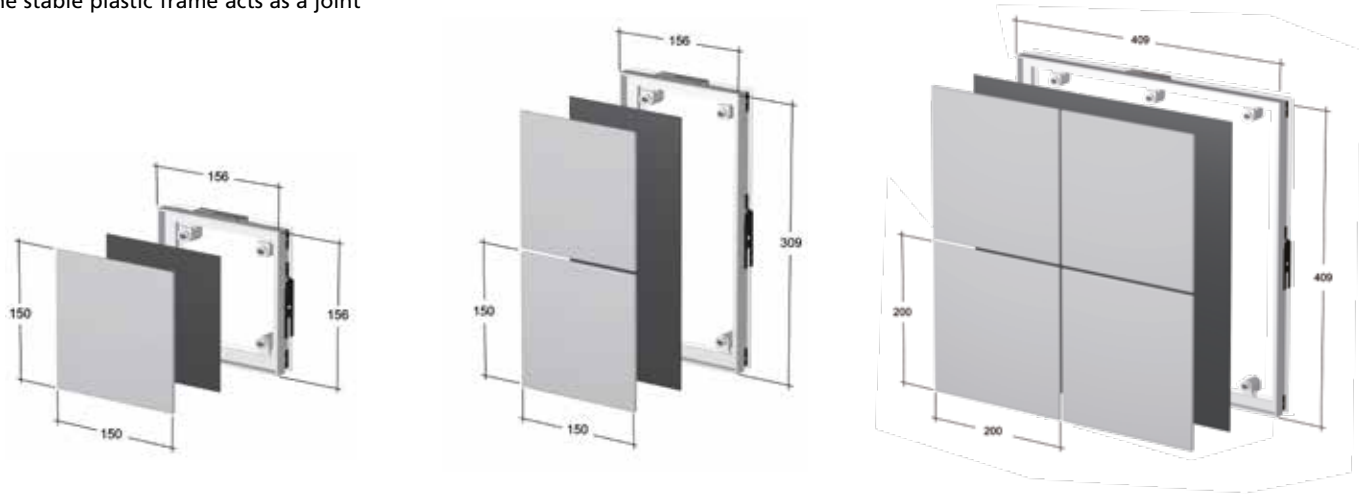

Tile frames

Pipes and tubes in tiled walls?

Safely closed and easily accessible at any time
with tile frames from RUG SEMIN

Plastic tile frame with magnets

Order no.	Tile size		Frame dimension		Number of tiles	PU / SU
	A	B	D	E		
52-427	100	200	209	206	2	5 / 1
52-434	150	150	156	156	1	5 / 1
52-422	150	150	156	309	2	5 / 1
52-423	150	150	309	309	4	5 / 1
52-436	150	200	156	206	1	5 / 1
52-437	150	200	309	206	2	5 / 1
52-438	150	200	309	409	4	5 / 1
52-431	150	300	306	156	1	5 / 1
52-432	150	300	306	309	2	5 / 1
52-435	200	200	206	206	1	5 / 1
52-429	200	200	206	409	2	5 / 1
52-430	200	200	409	409	4	5 / 1
52-442	200	250	206	256	1	5 / 1
52-443	200	250	409	256	2	5 / 1
52-439	200	300	206	306	1	5 / 1
52-441	200	300	409	306	2	5 / 1
52-440	250	250	256	256	1	5 / 1
52-445	250	330	256	336	1	5 / 1

All dimensions are in mm

Carrier plate made of hot-dip galvanised sheet steel
 Frame plastic white, magnets are height adjustable
 The stable plastic frame acts as a joint

Tile frame stainless steel

Order no.	Dimensions in mm			Stainless steel angle profile 8 mm	PU / SU
	A	B	C		
51-379	150	150	8		10 / 1
51-361	150	200	8		10 / 1
51-380	150	300	8		10 / 1
51-388	200	200	8		10 / 1
51-359	200	250	8		10 / 1
51-389	200	300	8		10 / 1
51-381	300	300	8		10 / 1

All dimensions are in mm

Stainless steel cover frame

Order no.	Tile size		Frame dimension		PU / SU
	A	B	D	E	
51-405	170	170	150	150	1 / 1
51-410	220	220	200	200	1 / 1
51-415	270	270	250	250	1 / 1
51-420	320	320	300	300	1 / 1

All dimensions are in mm

Stainless steel
with frame and screws

Tile magnets

Order no.	Dimensions in mm			Bag content	PU / SU
	A	B	C		
54-020	49	34	14	4	20 / 1

All dimensions are in mm

4 tile magnets, 4 counter plates,
counterplate hot-dip galvanised sheet steel