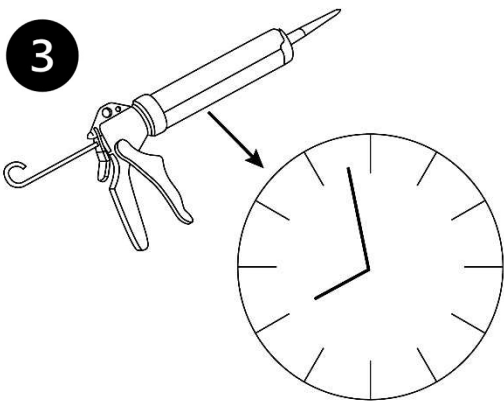

Montageanleitung • Installation Instructions
Softline / Softline Comfort / Softline Pro
Softline Air Flow / Softline Comfort Air Flow

Trockenbau / Drywall construction
Schrauben • Screwing

Montageanleitung • Installation Instructions
Softline / Softline Comfort / Softline Pro
Softline Air Flow / Softline Comfort Air Flow

Trockenbau / Drywall construction
Kleben • Bonding

Nur Wand • Wall only
Größe / Size $\leq 600 \times 600$
Kein Silikon • no silicone

...

4

Montageanleitung • Installation Instructions
Softline / Softline Comfort / Softline Pro
Softline Air Flow / Softline Comfort Air Flow