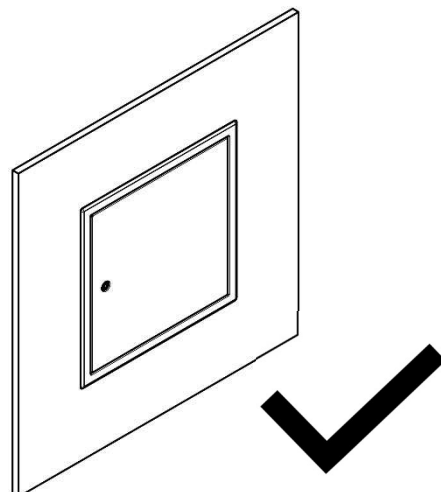

Montageanleitung • Installation Instructions
Softline / Softline Comfort / Softline Pro
Softline Air Flow / Softline Comfort Air Flow

Trockenbau / Drywall construction
Schrauben • Screwing

Montageanleitung • Installation Instructions
Softline / Softline Comfort / Softline Pro
Softline Air Flow / Softline Comfort Air Flow

Trockenbau / Drywall construction
Kleben • Bonding

Nur Wand • Wall only
Größe / Size $\leq 600 \times 600$
Kein Silikon • no silicone

...

4

Montageanleitung • Installation Instructions
Softline / Softline Comfort / Softline Pro
Softline Air Flow / Softline Comfort Air Flow