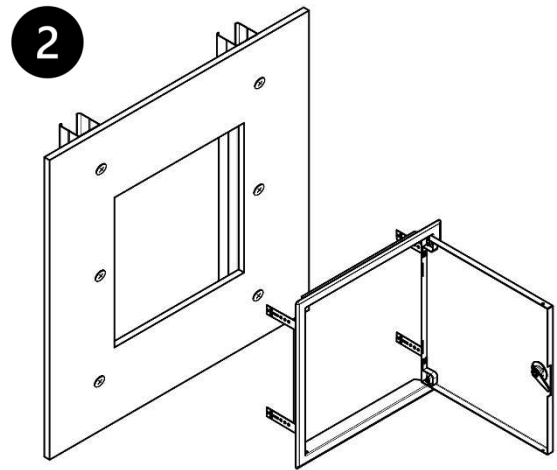

Montageanleitung • Installation Instructions
Softline / Softline Comfort / Softline Pro
Softline Air Flow / Softline Comfort Air Flow

Trockenbau / Drywall construction
Schrauben • Screwing

Montageanleitung • Installation Instructions
Softline / Softline Comfort / Softline Pro
Softline Air Flow / Softline Comfort Air Flow

Trockenbau / Drywall construction
Kleben • Bonding

Nur Wand • Wall only
Größe / Size $\leq 600 \times 600$
Kein Silikon • no silicone

...

4

Montageanleitung • Installation Instructions
Softline / Softline Comfort / Softline Pro
Softline Air Flow / Softline Comfort Air Flow