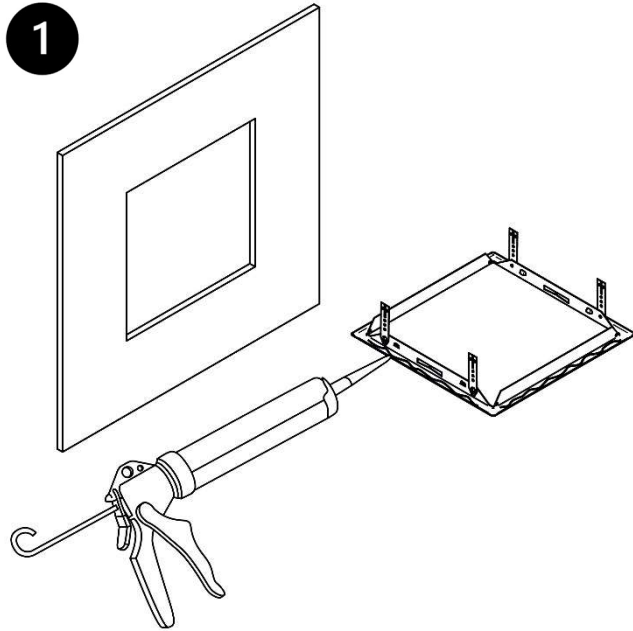

Montageanleitung • Installation Instructions
Softline / Softline Comfort / Softline Pro
Softline Air Flow / Softline Comfort Air Flow

Trockenbau / Drywall construction
Schrauben • Screwing

Montageanleitung • Installation Instructions
Softline / Softline Comfort / Softline Pro
Softline Air Flow / Softline Comfort Air Flow

Trockenbau / Drywall construction
Kleben • Bonding

Nur Wand • Wall only
Größe / Size $\leq 600 \times 600$
Kein Silikon • no silicone

...

4

Montageanleitung • Installation Instructions
Softline / Softline Comfort / Softline Pro
Softline Air Flow / Softline Comfort Air Flow